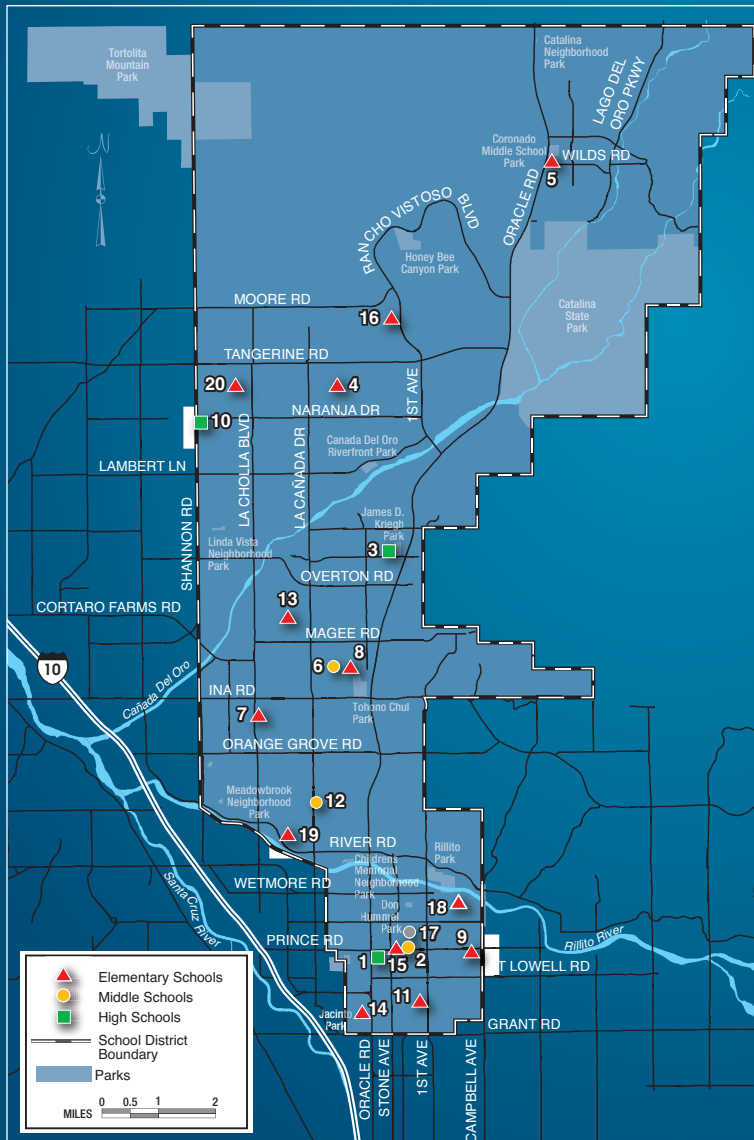

Amphi School District Locations

Brochure Designed and Printed By AlphaGraphics Commercial Printing Service

1. Amphitheater High School
(520) 696-5340
2. Amphitheater Middle School
(520) 696-6230
3. Canyon del Oro High School
(520) 696-5560
4. Copper Creek Elementary School
(520) 696-6800
5. Coronado K-8 School
(520) 696-6610
6. Cross Middle School
(520) 696-5920
7. Donaldson Elementary School
(520) 696-6160
8. Harelson Elementary School
(520) 696-6020
9. Holaway Elementary School
(520) 696-6880
10. Ironwood Ridge High School
(520) 696-3902
11. Keeling Elementary School
(520) 696-6940
12. La Cima Middle School
(520) 696-6730
13. Mesa Verde Elementary School
(520) 696-6090
14. Nash Elementary School
(520) 696-6440
15. Prince Elementary School
(520) 696-6350
16. Painted Sky Elementary School
(520) 696-3800
17. Rillito Center
(520) 696-6420
18. Rio Vista Elementary School
(520) 696-5250
19. Walker Elementary School
(520) 696-6518
20. Wilson K-8 School
(520) 696-5800