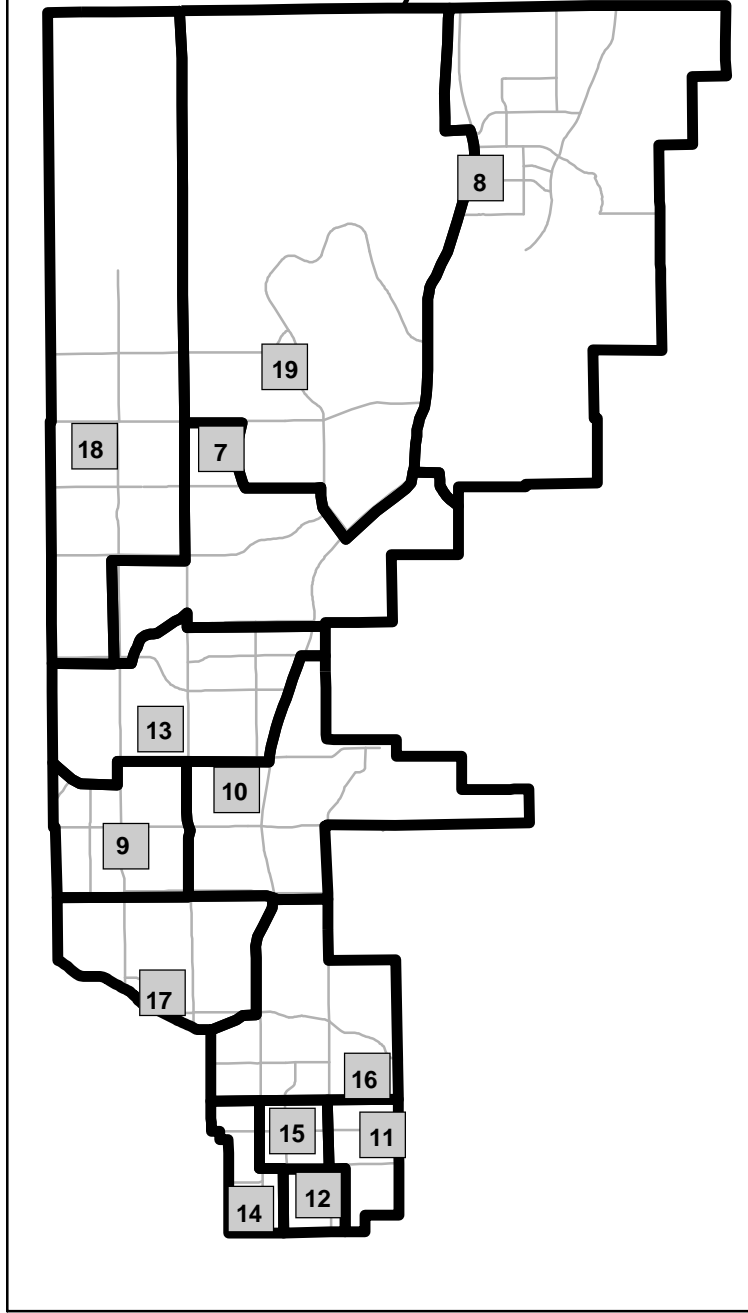

High Schools

Elementary Schools

Middle Schools

Amphitheater School District and School Attendance Areas

1:200,000

- 1. Amphitheater High School
125 W. Yavapai Road
696-5340
- 2. Canyon del Oro High School
25 W. Calle Concordia
696-5560
- 3. Alternative High School*
5940 N. San Joaquin
696-6880
- 4. Amphitheater Middle School
215 E. Prince Road
696-6230

- 5. Cross Middle School
1000 W. Chapala Drive
696-5920
- 6. La Cima Middle School
5600 N La Canada Drive
696-6730
- 7. Copper Creek Elementary
11620 N. Copper Spring Trail
696-6800
- 8. Coronado K-8 School
3401 E. Wilds Road
696-6610

- 9. Donaldson Elementary
2040 W. Omar Drive
696-6160
- 10. Harelson Elementary
826 W. Chapala Drive
696-6020
- 11. Holaway Elementary
3500 N. Cherry Avenue
696-6880
- 12. Keeling Elementary
435 E. Glenn Street
696-6940

* The Attendance Boundary for the Alternative High School is the entire Amphitheater School District.