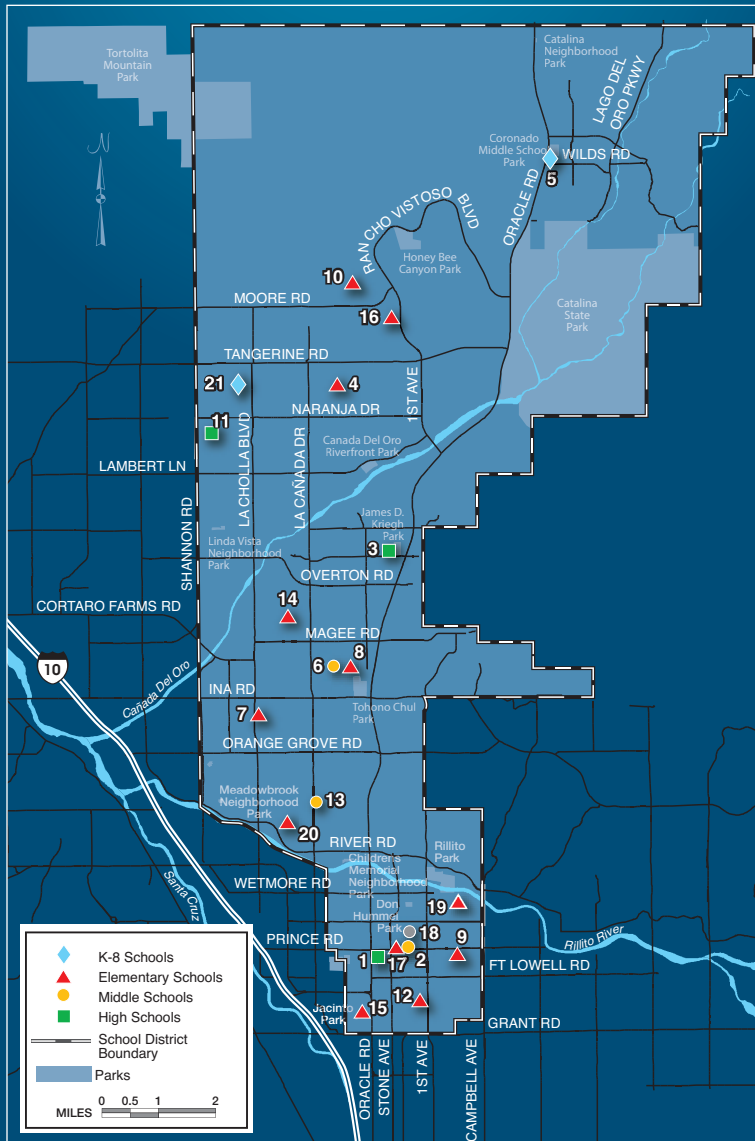

Amphi School Locations

1. Amphitheater High School
125 W. Yavapai Road | **(520) 696-5340**
2. Amphitheater Middle School
315 E. Prince Road | **(520) 696-6230**
3. Canyon del Oro High School
25 W. Calle Concordia | **(520) 696-5560**
4. Copper Creek Elementary School
11620 N. Copper Spring Trail | **(520) 696-6800**
5. Coronado K-8 School
3401 E. Wilds Road | **(520) 696-6610**
6. Cross Middle School
1000 W. Chapala Drive | **(520) 696-5920**
7. Donaldson Elementary School
2040 W. Omar Drive | **(520) 696-6160**
8. Harelson Elementary School
826 W. Chapala Drive | **(520) 696-6020**
9. Holaway Elementary School
3500 N. Cherry Avenue | **(520) 696-6880**
10. Innovation Academy, K-5 STEM School
825 W. Desert Fairways Drive | **(520) 269-4610**
11. Ironwood Ridge High School
2475 W. Naranja Drive | **(520) 696-3902**
12. Keeling Elementary School
2837 N. Los Altos Avenue | **(520) 696-6940**
13. La Cima Middle School
5600 N. La Canada Drive | **(520) 696-6730**
14. Mesa Verde Elementary School
1661 W. Sage Street | **(520) 696-6090**
15. Nash Elementary School
515 W. Kelso Street | **(520) 696-6440**
16. Painted Sky Elementary School
12620 N. Woodburne Avenue | **(520) 696-3800**
17. Prince Elementary School
125 E. Prince Road | **(520) 696-6350**
18. Rillito Center
266 E. Pastime Road | **(520) 696-6420**
19. Rio Vista Elementary School
1351 E. Limberlost Drive | **(520) 696-5250**
20. Walker Elementary School
1750 W. Roller Coaster Road | **(520) 696-6518**
21. Wilson K-8 School
2330 W. Glover Road | **(520) 696-5800**