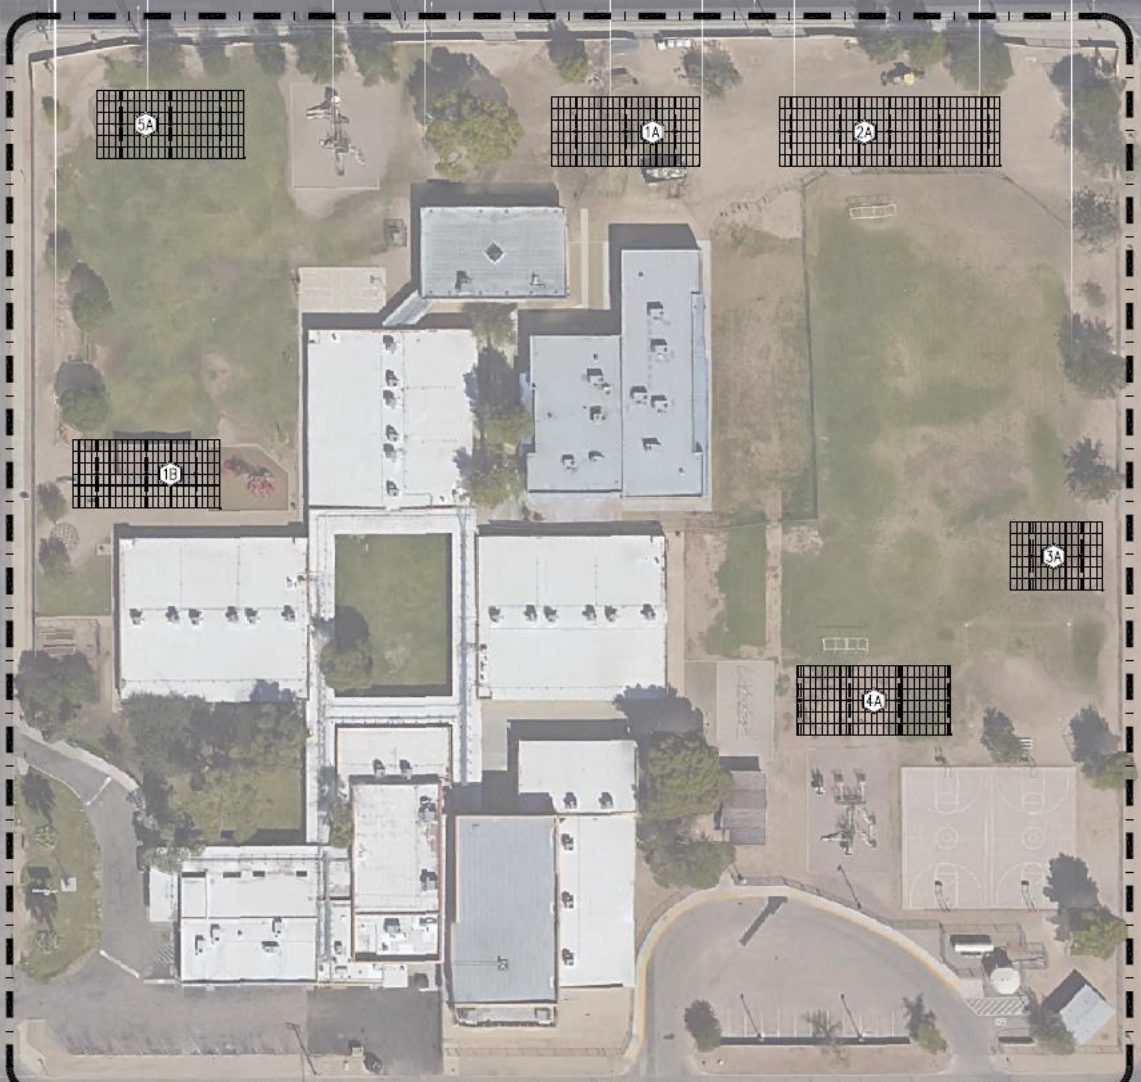

AMPHITHEATER

Public Schools

F.O.HOLAWAY ELEMENTARY SCHOOL

SOLAR SHADE STRUCTURE LAYOUT*

*NOTE: SYSTEM LAYOUT SUBJECT TO CHANGE PENDING SITE DUE DILIGENCE, DESIGN, UTILITY & PERMITTING REVIEW