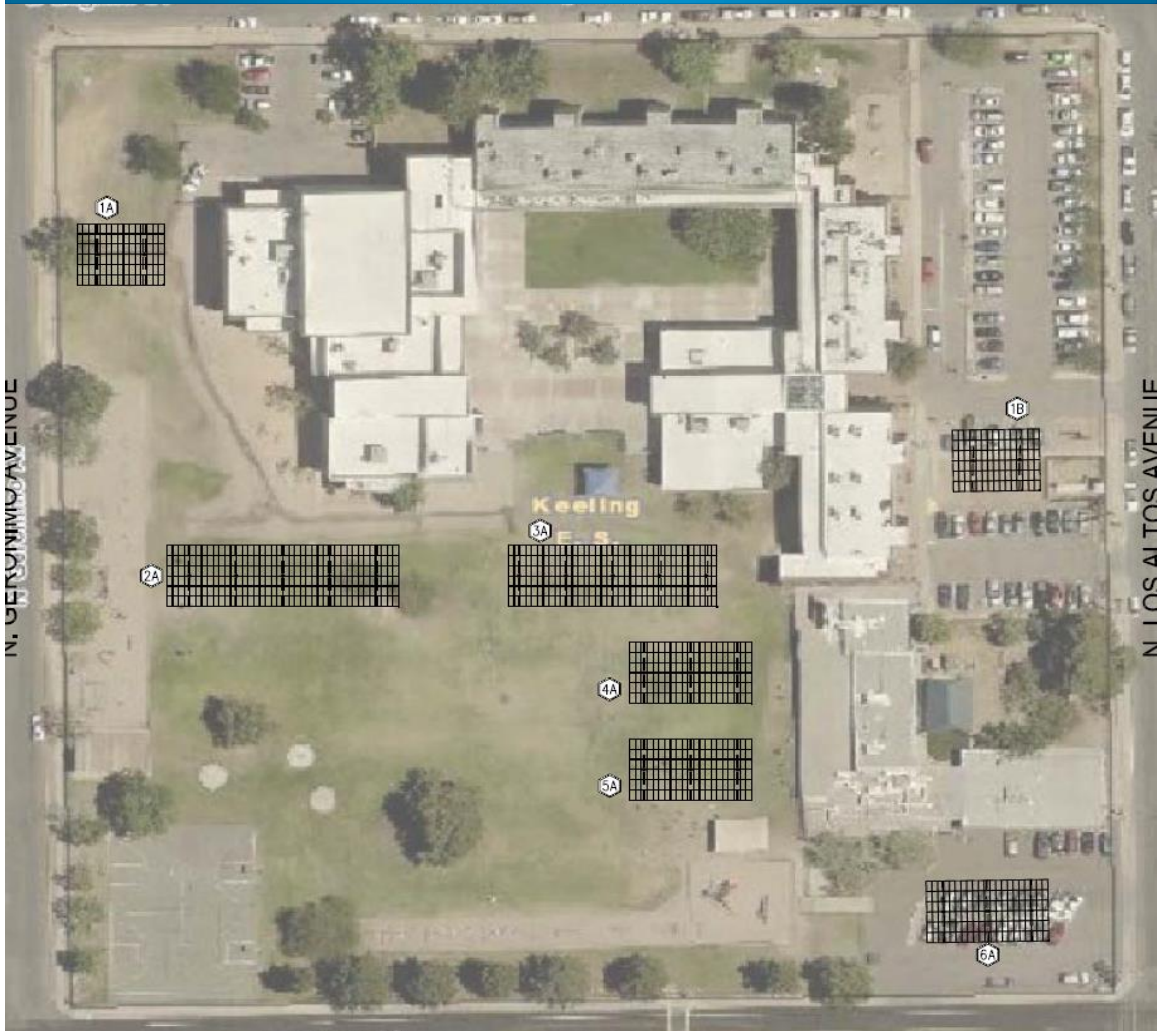

AMPHITHEATER
Public Schools

HELEN KEELING ELEMENTARY SCHOOL

SOLAR SHADE STRUCTURE LAYOUT*

*NOTE: SYSTEM LAYOUT SUBJECT TO CHANGE PENDING SITE DUE DILIGENCE, DESIGN, UTILITY & PERMITTING REVIEW