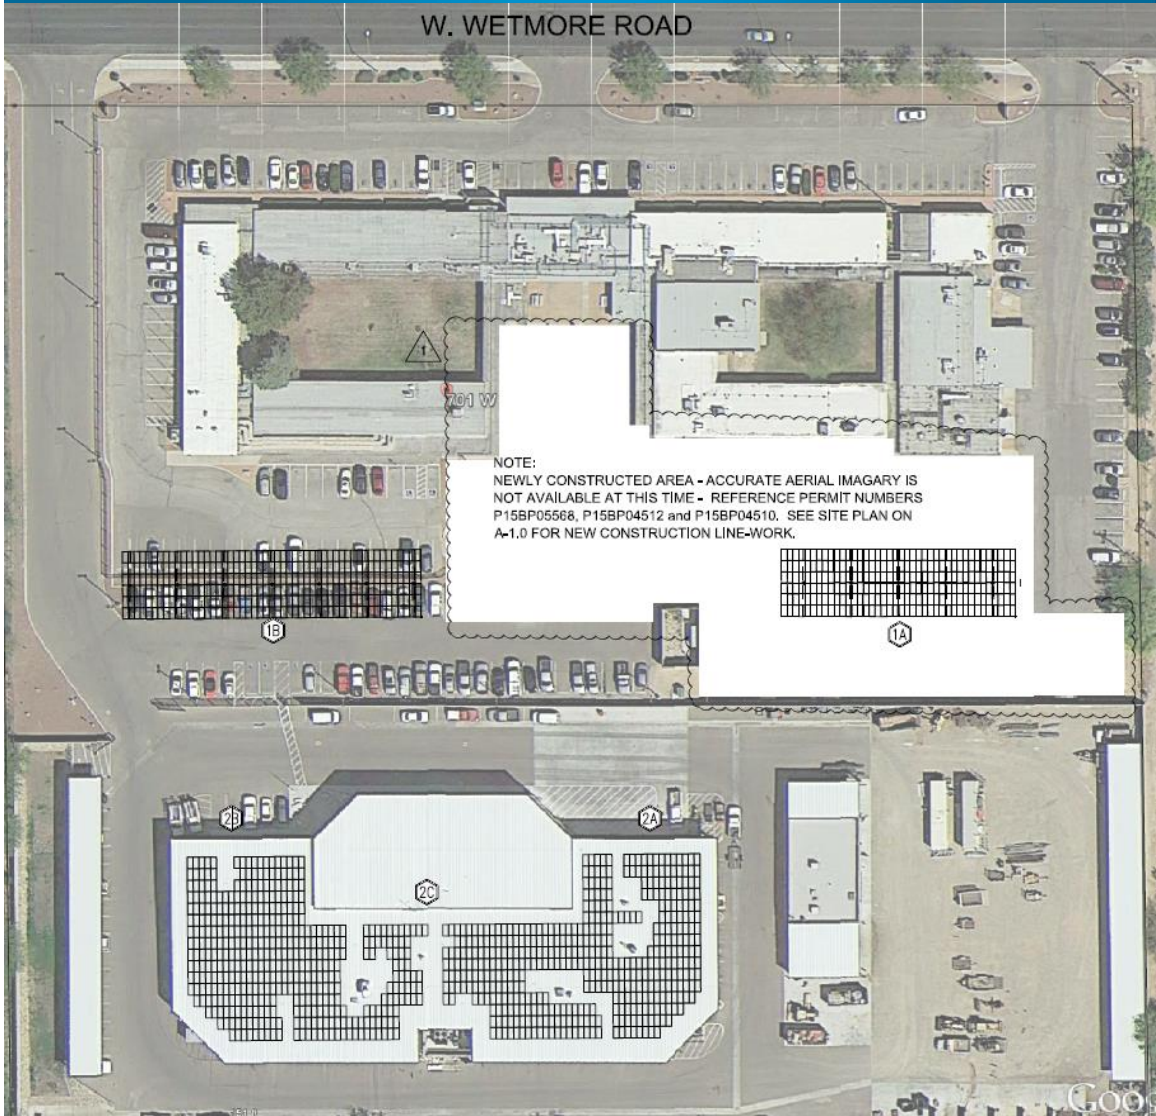

AMPHITHEATER

Public Schools

W. WETMORE ROAD

Amphitheater School District Administration Building SOLAR SHADE STRUCTURE LAYOUT*

*NOTE: SYSTEM LAYOUT SUBJECT TO CHANGE PENDING SITE DUE DILIGENCE, DESIGN, UTILITY & PERMITTING REVIEW