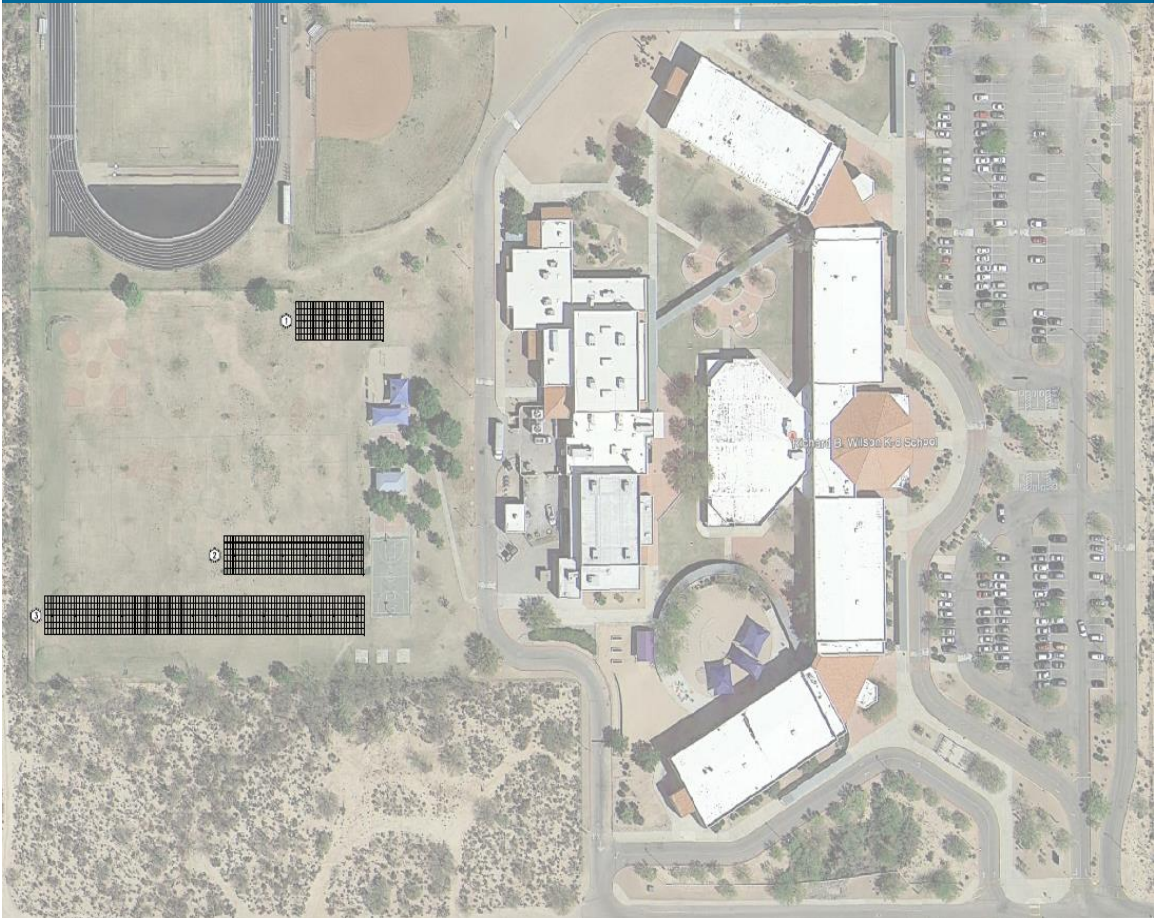

AMPHITHEATER

Public Schools

RICHARD B. WILSON K-8 SCHOOL

SOLAR SHADE STRUCTURE LAYOUT*

*NOTE: SYSTEM LAYOUT SUBJECT TO CHANGE PENDING SITE
DUE DILIGENCE, DESIGN, UTILITY & PERMITTING REVIEW