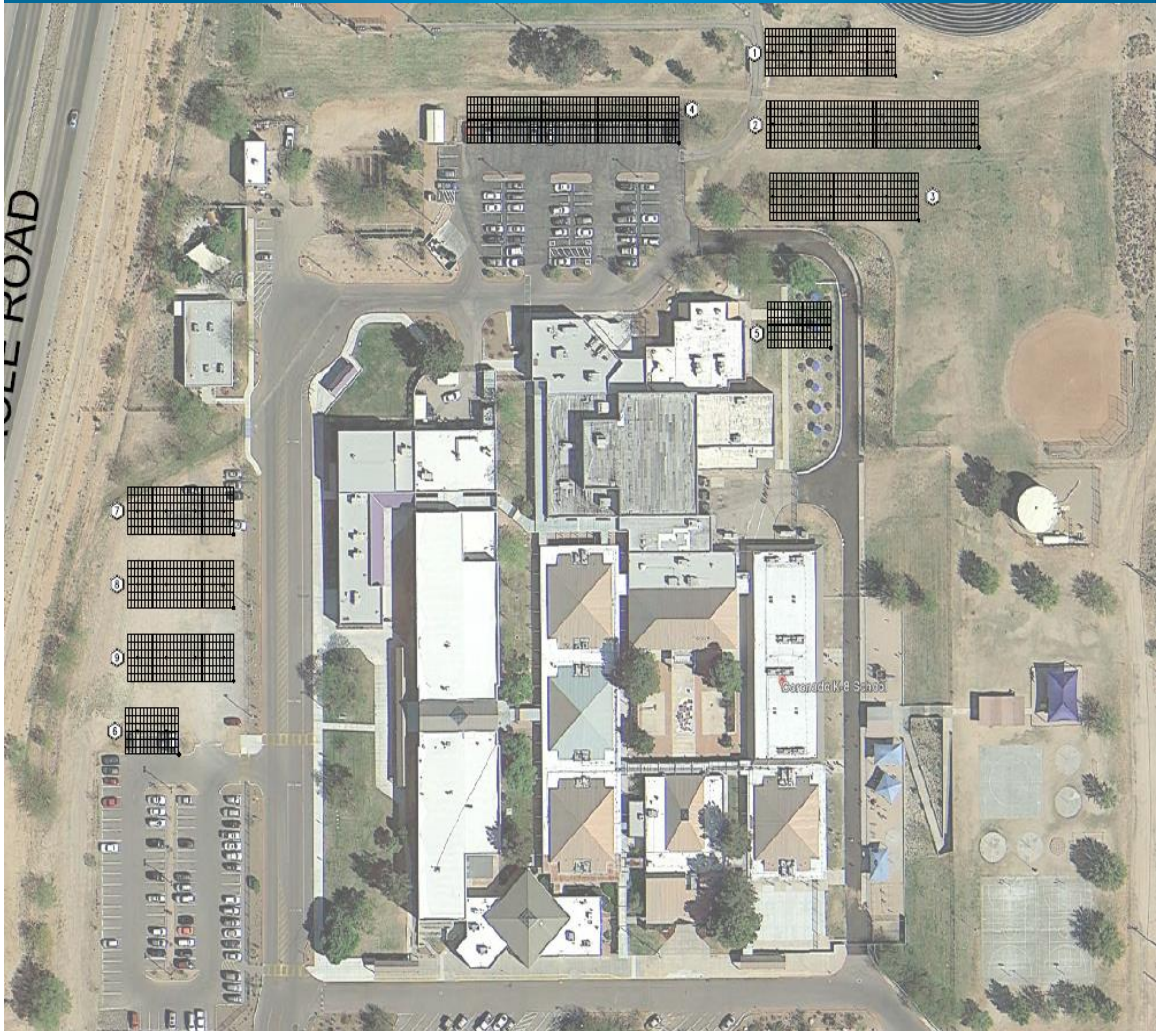

AMPHITHEATER

Public Schools

CORONADO K-8 SCHOOL

SOLAR SHADE STRUCTURE LAYOUT*

*NOTE: SYSTEM LAYOUT SUBJECT TO CHANGE PENDING SITE DUE DILIGENCE, DESIGN, UTILITY & PERMITTING REVIEW